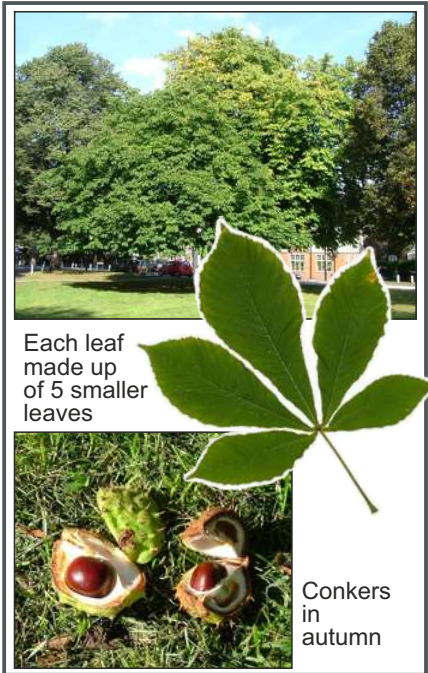

Ash

Ash leaves have pairs of leaflets with a single at the end. The winged fruit hangs in bunches. Self-seeds in many places.

Horse Chestnut

Each leaf made up of 5 smaller leaves

Conkers in autumn

English Oak

Oak can grow to be a massive tree. Bark is distinctive. Leaves have rounded lobes. The fruit is the acorn. The oak is a dominant tree.

Field Maple

Field maple is a smallish tree. The winged fruit has only a slight angle.

Weeping Willow

The weeping willow likes watery places. Long narrow leaves on flexible twigs that form cascades of foliage.

Beech

The beech is a dominant tree with dense foliage. Bark is smooth. Leaves are slightly toothed. Fruit is a three lobed nut.