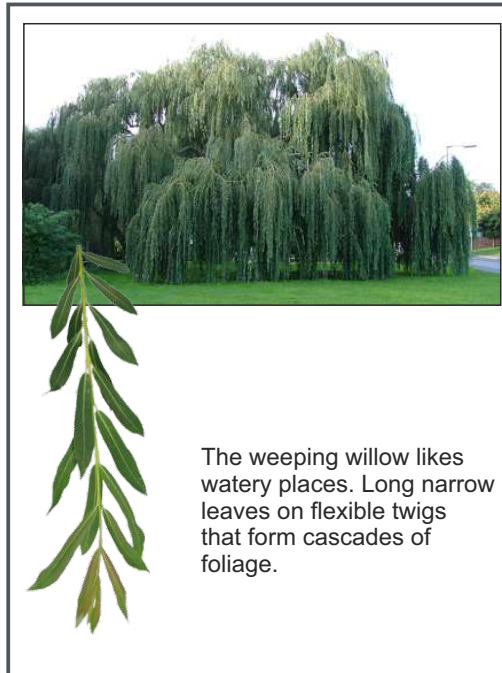

Silver Birch

A graceful tree with white bark scarred with growth marks.

Small pointed leaves in cascades

Wild Cherry

A smallish tree with distinctive bark. Slightly reddish and marked with many horizontal lines.

Beads of resin are often seen on the trunk

Holly

Small tree with shiny prickly leaves.

The berries turn red providing the popular Christmas decoration.

London Plane

Mottled bark, seed balls hang in pairs, and the leaves create a texture so favoured by architects and town planners

Weeping Willow

The weeping willow likes watery places. Long narrow leaves on flexible twigs that form cascades of foliage.

Beech

The beech is a dominant tree with dense foliage. Bark is smooth. Leaves are slightly toothed. Fruit is a three lobed nut.