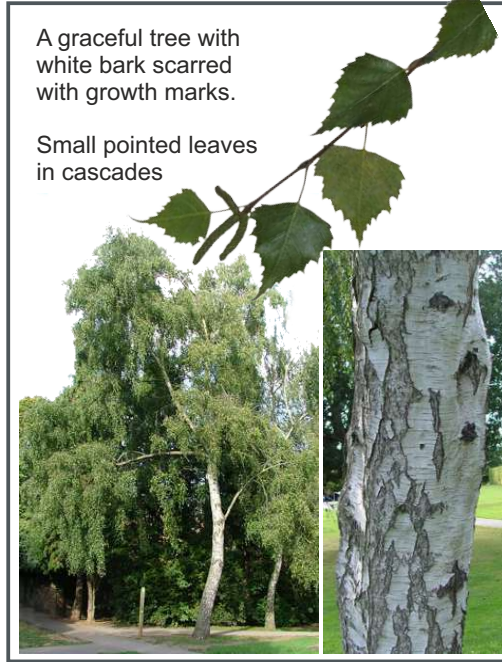

Common Lime

Tall tree; winged fruit; roundish leaves. Notably in the avenue of limes, Rothamsted Park.

Black Poplar

A4
How to fold Skill Booster

Hawthorn

Scabby bark. Blossom in Spring and red berries in Autumn. smallish tree. common in hedge rows.

Skill Booster
SKILLED SCOUTS HAVE MOST FUN

July 2020

15 Common Broad-Leaf Trees

Harpenden, Wheathampstead and Kimpton Scout District
Ray Vassie

Norway Maple

The wings of the fruit are roughly at right-angles

Silver Birch

A graceful tree with white bark scarred with growth marks.

Small pointed leaves in cascades

Wild Cherry

A smallish tree with distinctive bark. Slightly reddish and marked with many horizontal lines.