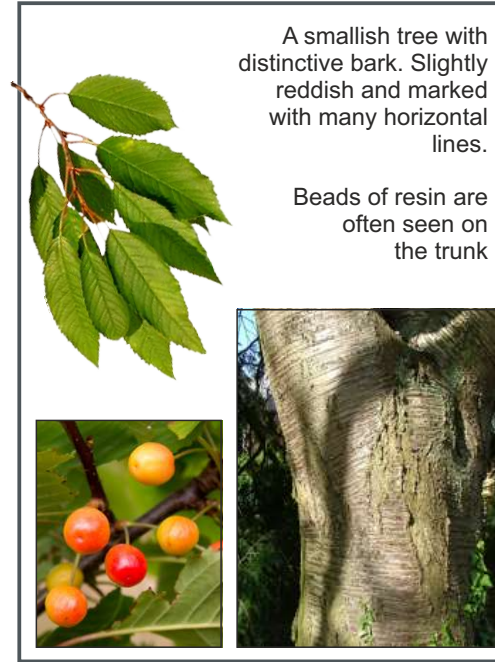

Skill Booster
SKILLED SCOUTS HAVE MOST FUN

July 2020

15 Common Broad-Leaf Trees

Harpenden, Wheathampstead and Kimpton Scout District
Ray Vassie

Norway Maple

The wings of the fruit are roughly at right-angles

Silver Birch

A graceful tree with white bark scarred with growth marks.

Small pointed leaves in cascades

Wild Cherry

A smallish tree with distinctive bark. Slightly reddish and marked with many horizontal lines.