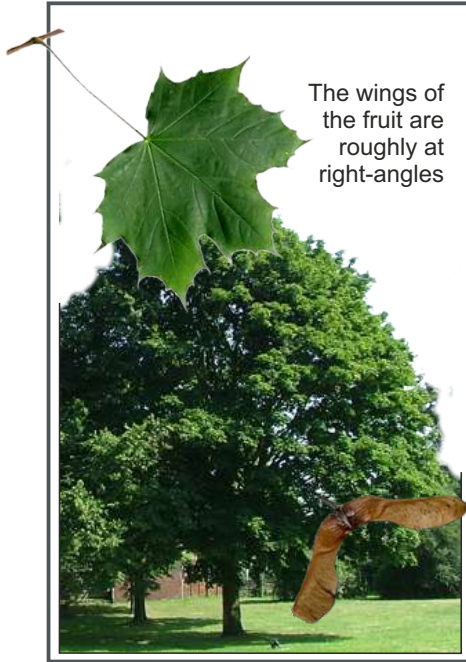

Skill Booster
SKILLED SCOUTS HAVE MOST FUN

July 2020

15 Common Broad-Leaf Trees

Harpenden, Wheathampstead and Kimpton Scout District
Ray Vassie

Norway Maple

The wings of the fruit are roughly at right-angles

Silver Birch

A graceful tree with white bark scarred with growth marks.

Small pointed leaves in cascades

Wild Cherry

A smallish tree with distinctive bark. Slightly reddish and marked with many horizontal lines.